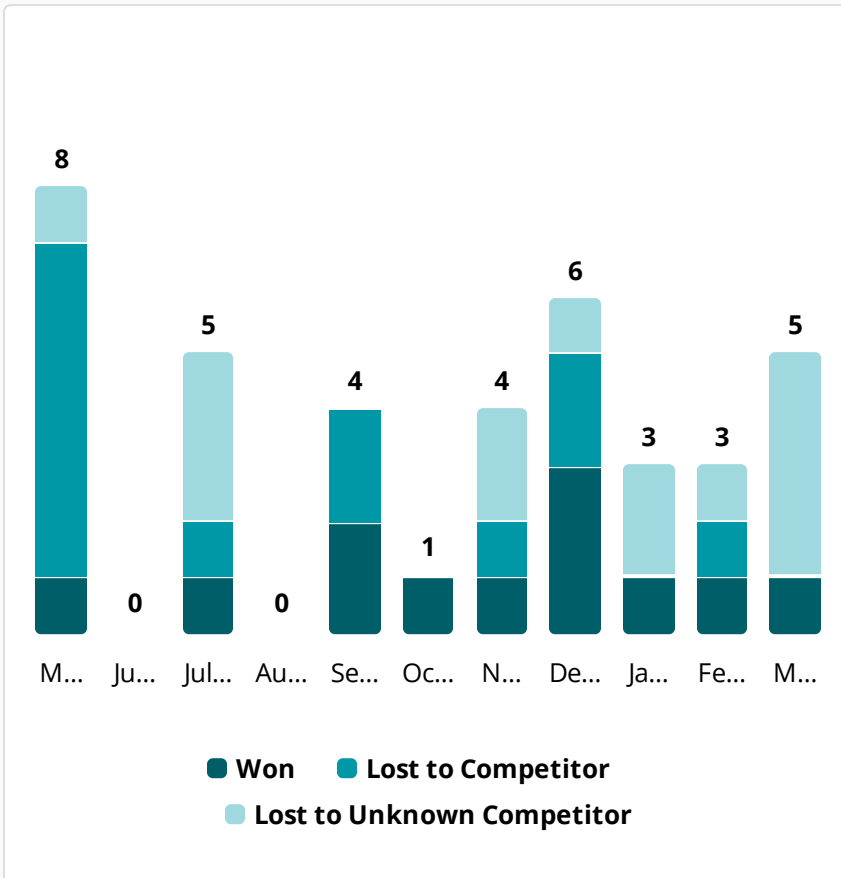

Win Rate

21% +21%
3/14

Win Rate

24% +24%
\$6.2K/\$25.7K

Win/Loss Ratio

0.38 +0.38
3/8

Win/Loss Ratio

0.38 +0.38
\$6.2K/\$16.4K

Frequency

7% +7%
14/200

Frequency

7.8% +7.8%
\$25.7K/\$331K

by Quantity

by Deal Size

Leaderboard

User 2	10 wins
User 1	2 wins

Win Rate

13% +13%
12/90

Win Rate

14% +14%
\$23.1K/\$164.2K

Win/Loss Ratio

0.92 +0.92
12/13

Win/Loss Ratio

0.95 +0.95
\$23.1K/\$24.4K