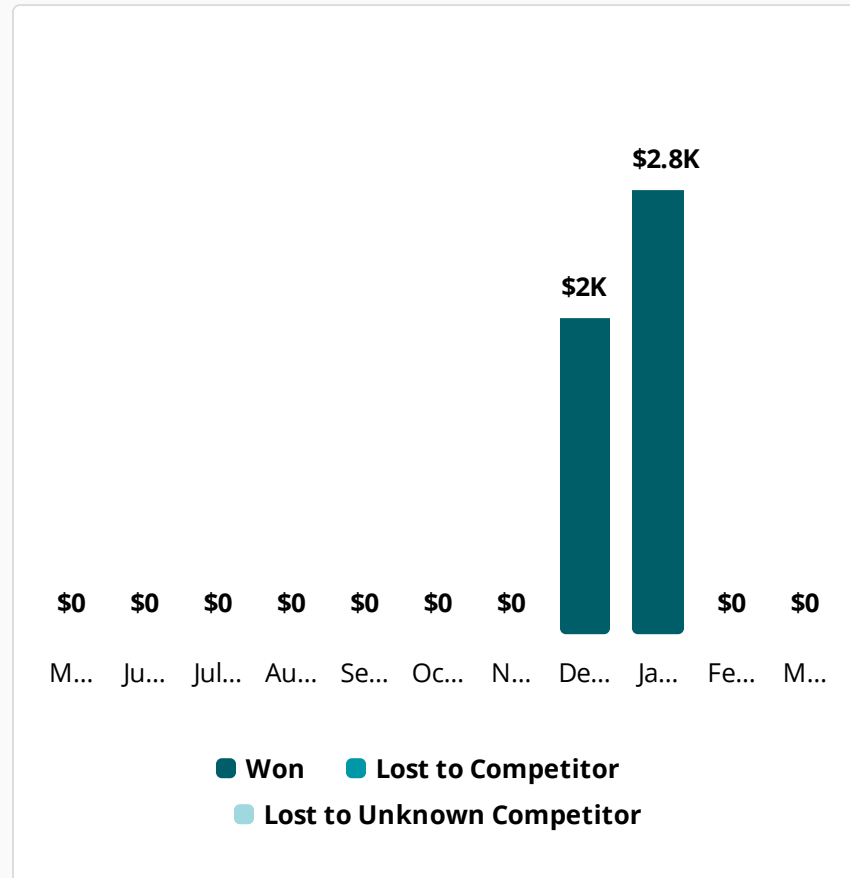

Win Rate

13% +13%
12/90

Win Rate

14% +14%
\$23.1K/\$164.2K

Win/Loss Ratio

0.92 +0.92
12/13

Win/Loss Ratio

0.95 +0.95
\$23.1K/\$24.4K

Frequency

45% +45%
90/200

Frequency

49.6% +49.6%
\$164.2K/\$331K

by Quantity

by Deal Size

Leaderboard

👑 User 2

2 wins

Win Rate

9% +9%
2/21

Win Rate

11% +11%
\$4.8K/\$40.5K

Win/Loss Ratio

0 0
2/0

Win/Loss Ratio