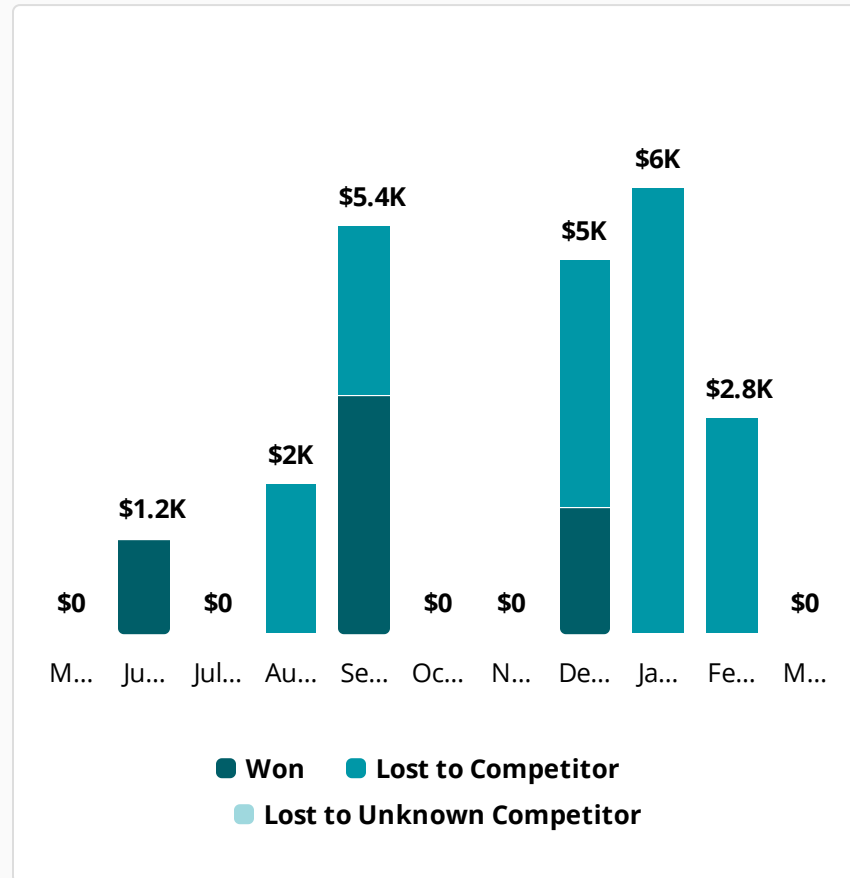

User 1 2 wins

by Quantity

Win Rate

13% +13%
17/127

Win/Loss Ratio

0.81 +0.81
17/21

by Deal Size

Win Rate

14% +14%
\$34.1K/\$232.7K

Win/Loss Ratio

0.84 +0.84
\$34.1K/\$40.8K

by Quantity

by Deal Size

Leaderboard

👑 User 2

3 wins

Win Rate

21% +21%
3/14

Win Rate

24% +24%
\$6.2K/\$25.7K

Win/Loss Ratio

0.38 +0.38
3/8

Win/Loss Ratio

0.38 +0.38
\$6.2K/\$16.4K

Frequency

7% +7%
14/200

Frequency

7.8% +7.8%
\$25.7K/\$331K

by Quantity

by Deal Size

Leaderboard

User 2	10 wins
User 1	2 wins