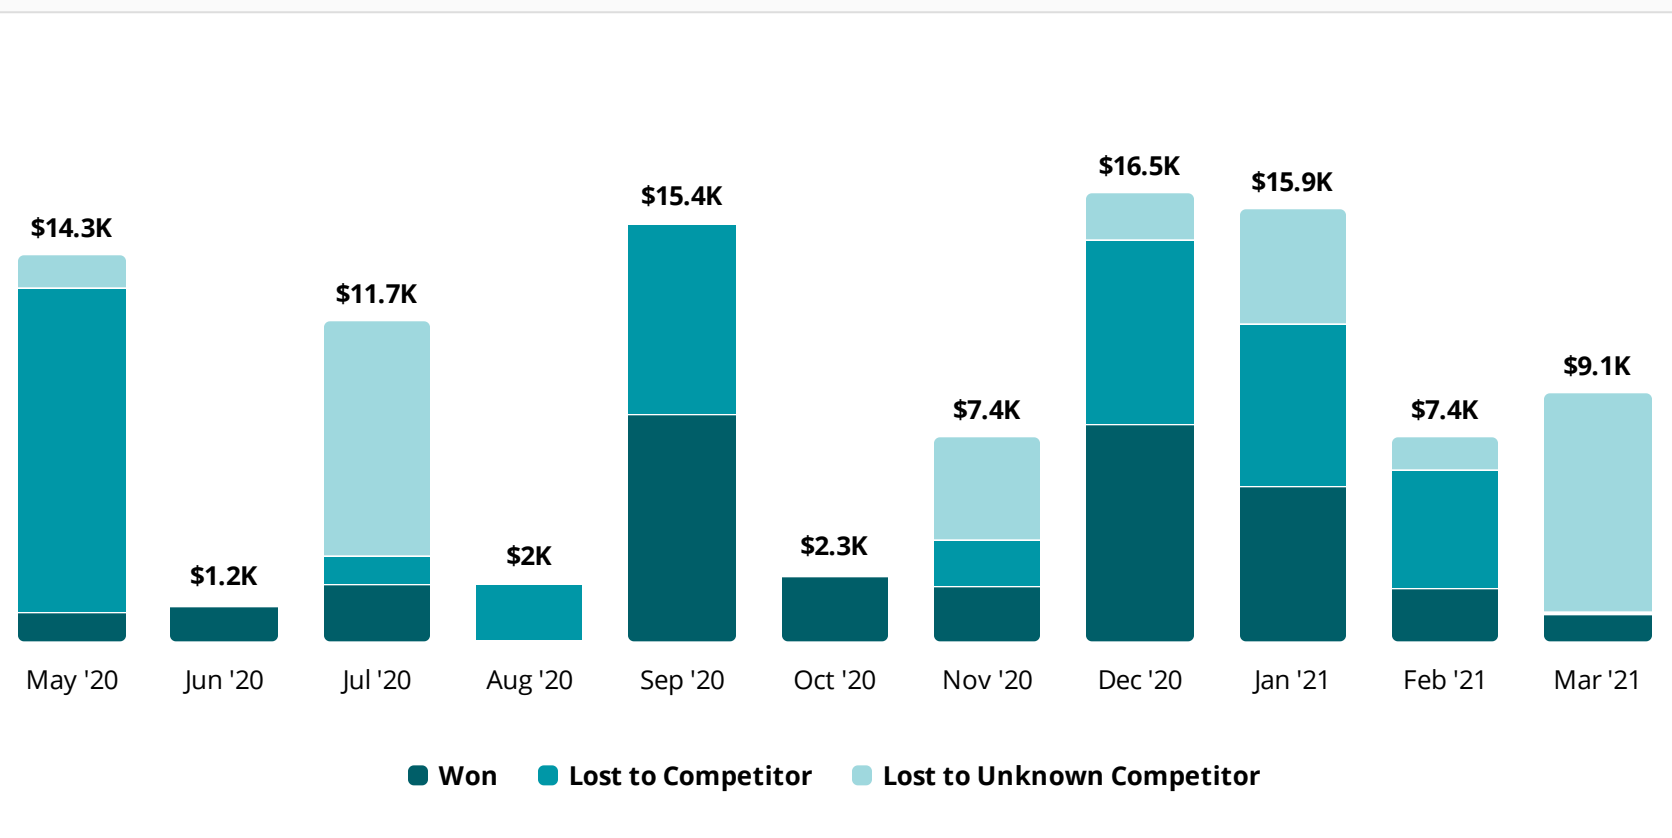

User 1 2 wins

by Quantity

Win Rate

13% +13%
17/127

Win/Loss Ratio

0.81 +0.81
17/21

by Deal Size

Win Rate

14% +14%
\$34.1K/\$232.7K

Win/Loss Ratio

0.84 +0.84
\$34.1K/\$40.8K

by Quantity

by Deal Size

Leaderboard

👑 User 2

3 wins

Frequency

7% +7%
14/200

Frequency

7.8% +7.8%
\$25.7K/\$331K

by Quantity

by Deal Size

Leaderboard

User 2	10 wins
User 1	2 wins