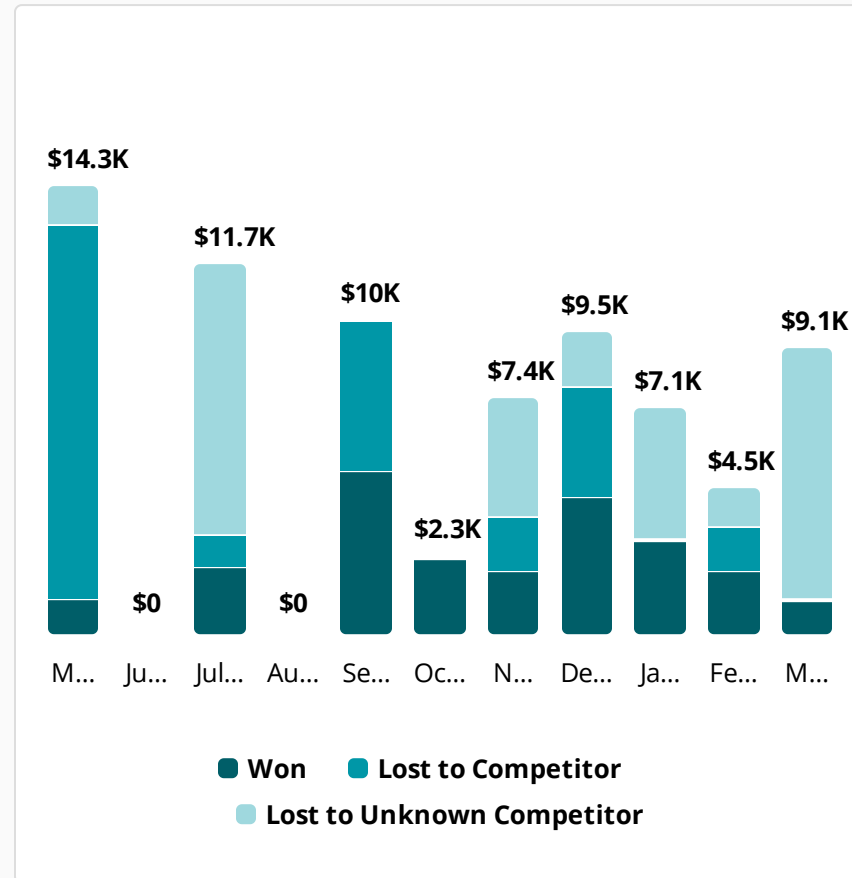

Win Rate

21% +21%
3/14

Win Rate

24% +24%
\$6.2K/\$25.7K

Win/Loss Ratio

0.38 +0.38
3/8

Win/Loss Ratio

0.38 +0.38
\$6.2K/\$16.4K

Frequency

7% +7%
14/200

Frequency

7.8% +7.8%
\$25.7K/\$331K

by Quantity

by Deal Size

Leaderboard

User 2	10 wins
User 1	2 wins

Win Rate

13% +13%
12/90

Win Rate

14% +14%
\$23.1K/\$164.2K

Win/Loss Ratio

0.92 +0.92
12/13

Win/Loss Ratio

0.95 +0.95
\$23.1K/\$24.4K

Frequency

45% +45%
90/200

Frequency

49.6% +49.6%
\$164.2K/\$331K

by Quantity

by Deal Size

Leaderboard

👑 User 2