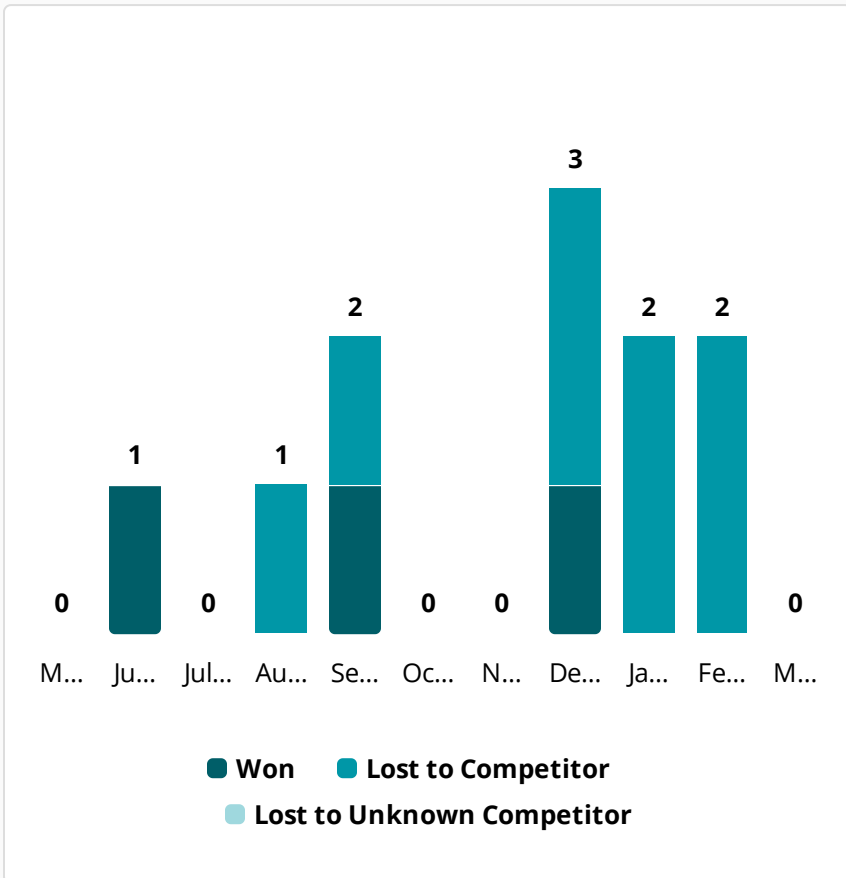

User 1 2 wins

by Quantity

Win Rate

13% +13%
17/127

Win/Loss Ratio

0.81 +0.81
17/21

by Deal Size

Win Rate

14% +14%
\$34.1K/\$232.7K

Win/Loss Ratio

0.84 +0.84
\$34.1K/\$40.8K

by Quantity

by Deal Size

Leaderboard

👑 User 2

3 wins

Win Rate

21% +21%
3/14

Win Rate

24% +24%
\$6.2K/\$25.7K

Win/Loss Ratio

0.38 +0.38
3/8

Win/Loss Ratio

0.38 +0.38
\$6.2K/\$16.4K