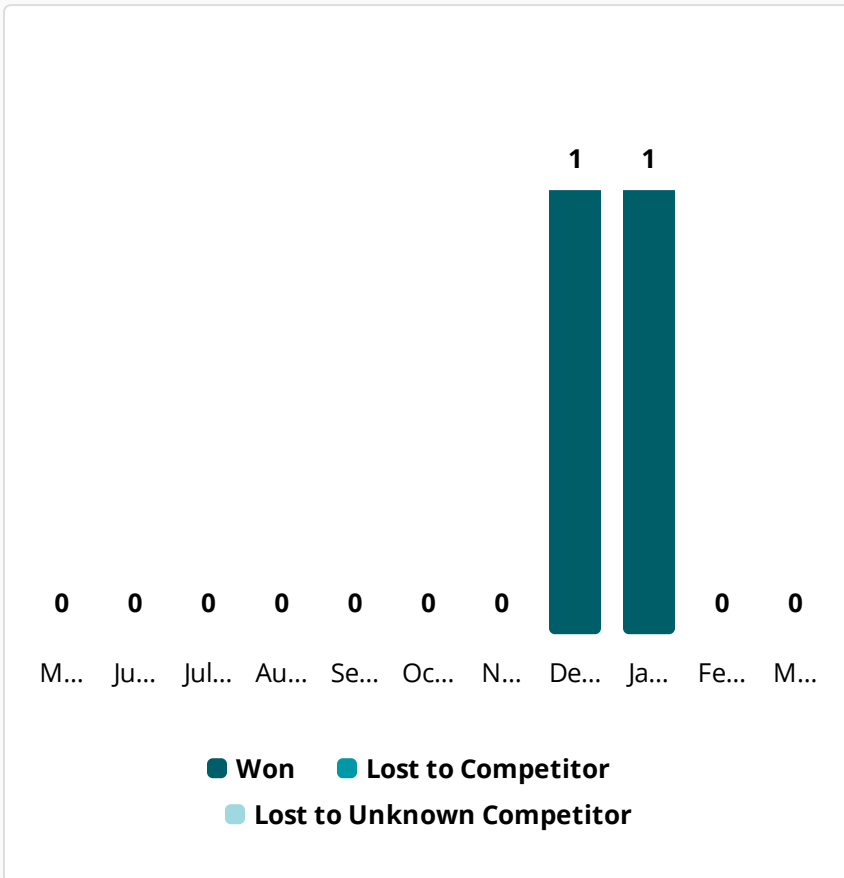

Frequency

45% +45%
90/200

Frequency

49.6% +49.6%
\$164.2K/\$331K

by Quantity

by Deal Size

Leaderboard

👑 User 2