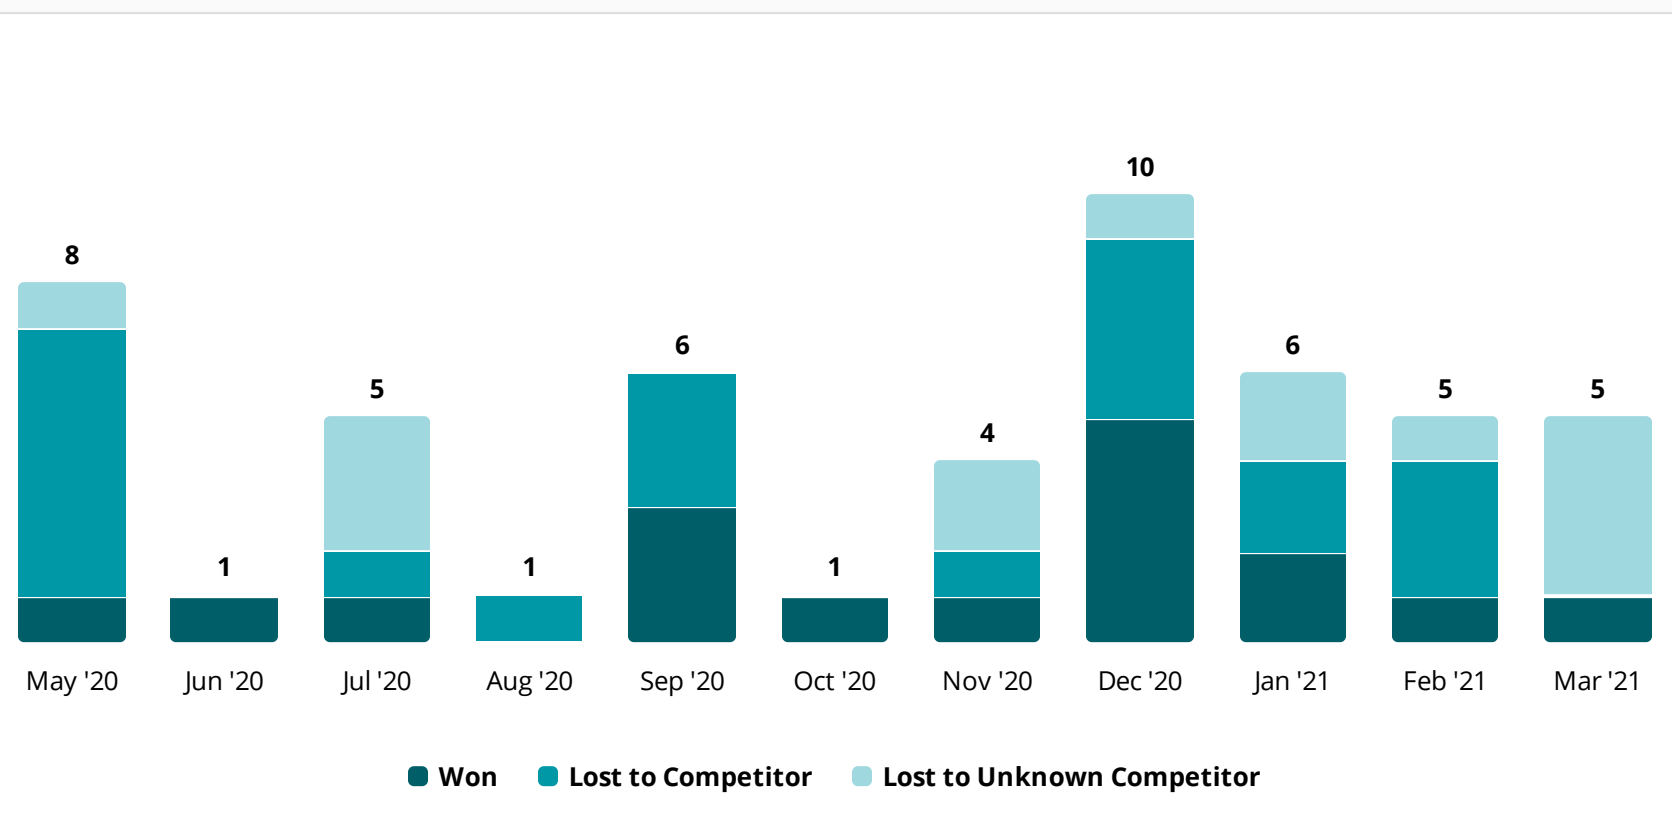

Competitor 3

Frequency 10.50%
Win Rate 9.52%

Competitor 5

Frequency 0.50%
Win Rate 0.00%

Competitor 6

Frequency 0.50%
Win Rate 0.00%

Leaderboard

User 2 15 wins

User 1 2 wins

by Quantity

Win Rate

13% +13%
17/127

Win/Loss Ratio

0.81 +0.81
17/21

by Deal Size

Win Rate

14% +14%
\$34.1K/\$232.7K

Win/Loss Ratio

0.84 +0.84
\$34.1K/\$40.8K

by Quantity

by Deal Size

Leaderboard

👑 User 2

3 wins